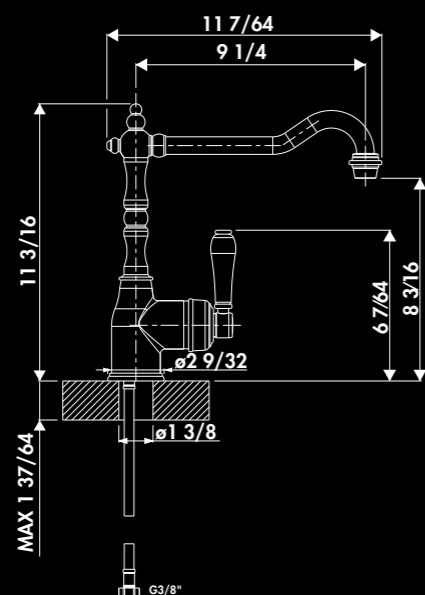

CHARLOTTE / R200

Retro single lever tap
with swivel spout
Flow rate 13L / min at 3.0 bars - Fixed flexible hoses
Net weight (Lbs) : 5,07
Colors : chrome, old bronze

R200 015
chrome
***

R200 092
old bronze
***