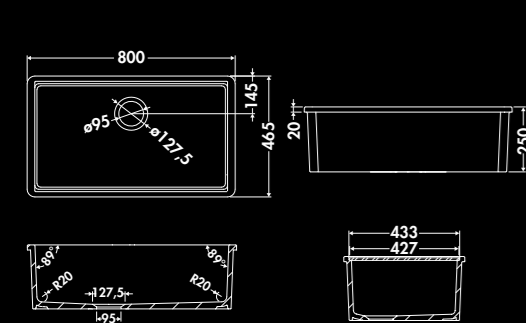

* Céramique

ANNE / E5100N0ST

Évier 1 bac / Réversible avec rebord interne
Dimensions évier (mm): L 800 x l 465 x H 250
Dimensions cuve (mm): L 745 x l 405 x P 220
Poids net (kg): 36,26
Couleurs: blanc, noir

E5100N0ST006 blanc ***
E5100N0ST009 noir ***

En raison de variations de dimensions de l'ordre de +/- 2%,
veuillez attendre de recevoir l'évier avant de faire la découpe du plan ou du meuble.