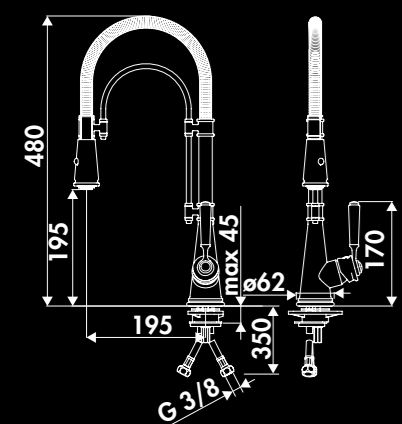

* Laiton

BLAISE / R701

Mitigeur de cuisine rétro
avec douchette
Débit : 7 L / min à 3 bars - Flexibles fixes
Poids net (kg) : 3,10
Couleur : chromé

R701 015
chromé
***