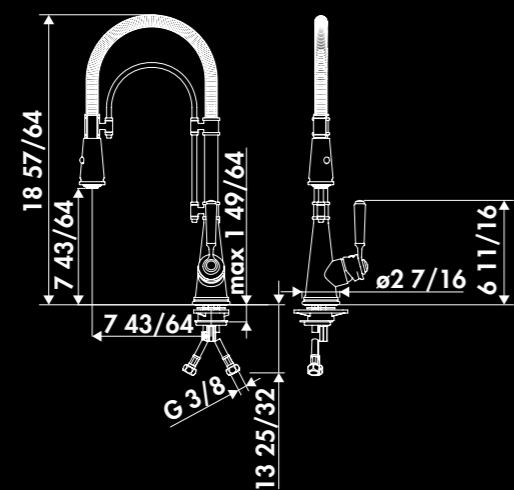

R701 015
chromé

* Brass

BLAISE / R701

Retro single lever tap
with pull out spray
Flow rate 7L / min at 3.0 bars - Fixed flexible hoses
Net weight (Lbs): 6,83
Color: chrome

R701 015
chrome

Blaise

* Laiton

VICTOR / R700