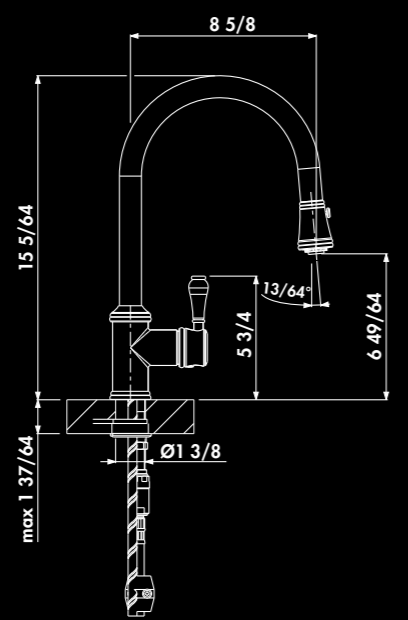

AUGUSTIN / RC40033

Single lever tap
with pull out spray and swivel spout
Flow rate 10L / min at 3.0 bars - Fixed flexible hoses
Net weight (Lbs) : 6,44
Colors : chrome, gun metal

RC40033 015
chrome
***
RC40033 088
gun métal
***