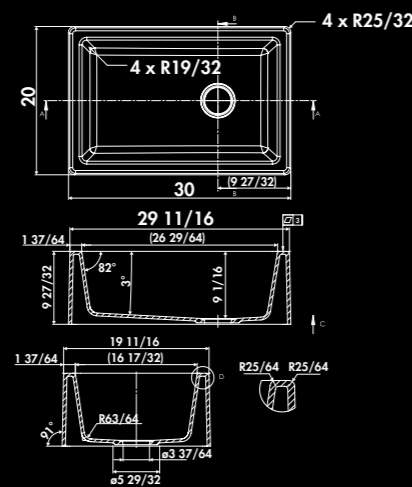

PHILIPPE II / E4910N0ST

1 bowl sink flat panel
Sink dimensions (in): L 30 x W 20 x H 9 27/32
Bowl dimensions (in): L 26 29/64 x W 16 17/32 x D 9 1/16
Net weight (Lbs): 65,03
Color: blanc, titanium, full noir

E4910N0ST006 blanc ***
E4910N0ST021 titanium ***
E4910N0ST219 full noir ***