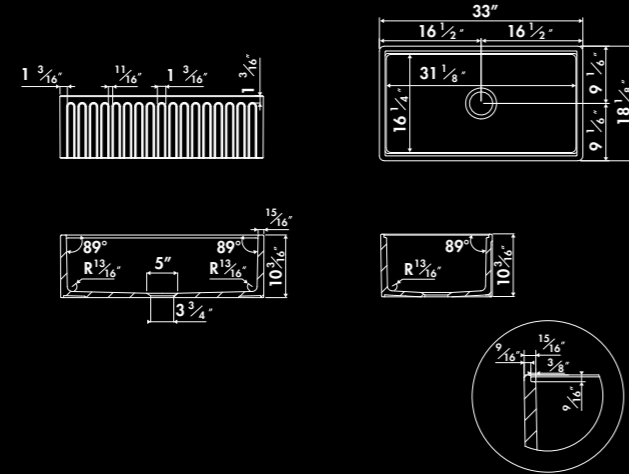

LOUIS LE GRAND III / E3400N0ST

1 bowl sink flat panel / Reversible with internal ledge
Sink dimensions: (in): L 33 x W 18 1/8 x H 10 3/16
Bowl dimensions: (in): L 31 1/8 x W 16 1/4 x D 9 3/16
Net weight (Lbs): 110,00
Color: blanc, noir

E3400N0ST006
blanc
***

E3400N0ST009
noir
***

Cabinet maker : Due to +/- 2% dimension variations,
please wait to receive the sink before making the cabinet.

Louis