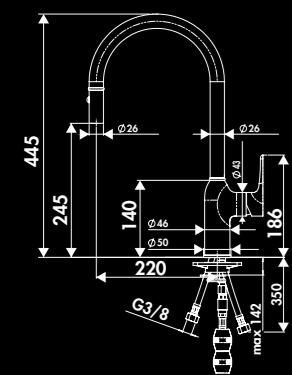

* Laiton

EMMA / RC135DO

Mitigeur de cuisine avec douchette et bec pivotant
Débit : 8,5 L / min à 3 bars - Flexibles fixes
Poids net (kg): 2,41
Couleurs: chromé, noir mat, nickel brossé, vieux bronze

RC135DO015
chrome
***

RC135DO079
noir mat
***

RC135DO065
nickel brossé
***

RC135DO092
vieux bronze
***

* Brass

EMMA / RC135 DO

Single lever tap with pull out spray and swivel spout
Flow rate 8,5L / min at 3.0 bars - Fixed flexible hoses
Net weight (Lbs): 5,31
Colors: chrome, mat noir, brushed nickel, old bronze

RC135DO015
chrome
***

RC135DO079
mat noir
***

RC135DO065
brushed nickel
***

RC135DO092
old bronze
***

Emma