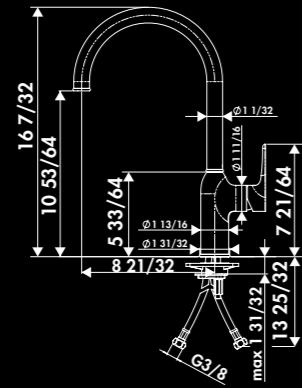

EMMA / RC135

Single lever tap
with swivel spout

Flow rate 10L / min at 3.0 bars - Fixed flexible hoses

Net weight (Lbs) : 5,33

Color : chrome, mat noir, brushed nickel, old bronze

RC135015
chrome
***

RC135079
mat noir
***

RC135065
brushed nickel
***

RC135092
old bronze
***

Emma