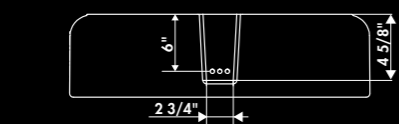

* Céramique

LOUIS II / E3800

Évier 1 bac Cannelé

Dimensions évier (mm): L 795 x l 480 x H 220

Dimensions cuve (mm): L 715 x l 400 x P 190

Poids net (kg): 29,66

Couleur: blanc

E3800 006

blanc

***

En raison de variations de dimensions de l'ordre de +/- 2%,
veuillez attendre de recevoir l'évier avant de faire la découpe du plan ou du meuble.

* Fireclay

LOUIS II / E3800

1 bowl sink fluted on the front face

Sink dimensions: (in): L 31 1/4 x W 18 7/8 x H 8 5/8

Bowl Dimensions (in): L 28 5/32 x W 15 3/4 x D 7 1/2

Net weight (Lbs): 65,39

Color: blanc

E3800 006

blanc

***

Cabinet maker : Due to +/- 2% dimension variations,
please wait to receive the sink before making the cabinet.

Louis

LOUIS II

Existe en version sans trop-plein | **E3800NOST**
Also available without overflow