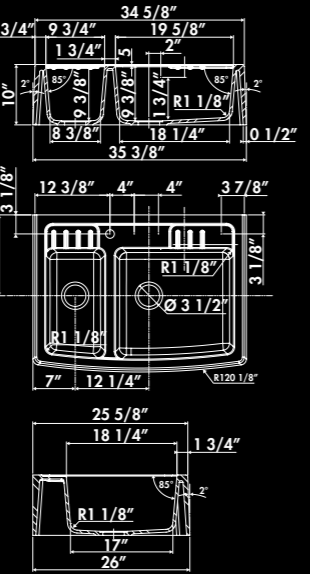

CLOTAIRE III / EV9529

1 bowl sink flat panel
Sink dimensions (in): L 35 3/8 x W 25 5/8 x H 10
Large bowl dimensions (in): L 19 5/8 x W 18 1/4 x D 9 3/8
Small bowl dimensions (in): L 9 3/4 x W 18 1/4 x D 9 3/8
Net weight (Lbs): 88,00
Color: blanc, titanium grey, noir

EV9529006 blanc ***
EV9529021 titanium ***
EV9529009 noir ***

Cloaire