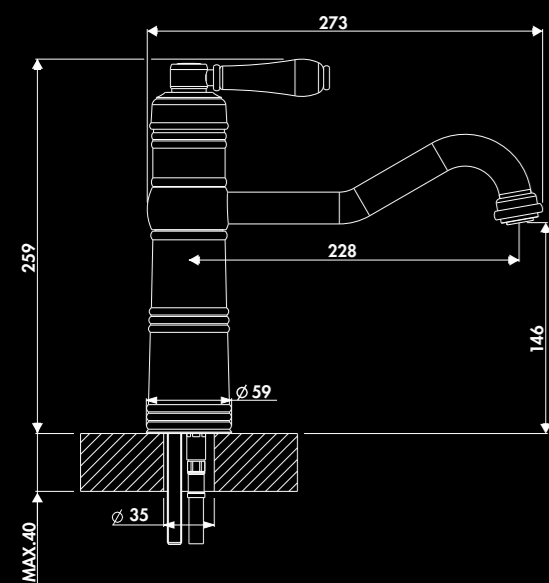

* Laiton

CLÉMENCE / R201

Mitigeur de cuisine rétro
avec bec pivotant
Débit : 14 L / min à 3 bars - Flexibles fixes
Poids net (kg) : 2,35
Couleurs : chromé, vieux bronze

R201 015
chromé
***

R201 092
vieux bronze
***