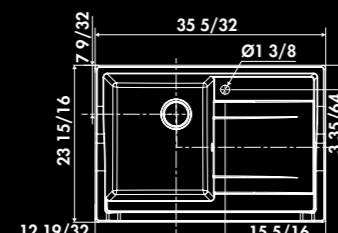

NOUVEAU

* Granite of Chambord

FRANÇOIS I LE GRAND / EV459

Évier 1 bac
Dimensions évier (mm): L 893 x 1 608,4 x H 294
Dimensions cuve (mm): L 425 x 1 491 x P 280
Poids net (kg): 31,52
Couleurs: blanc, titanium, full noir

EV459006 blanc ***
EV459021 titanium ***
EV459219 noir ***

* Granite of Chambord

FRANÇOIS I LE GRAND / EV459

1 bowl sink flat panel
Sink dimensions: (in): L 35 5/32 x W 23 15/16 x H 11 37/64
Bowl dimensions: (in): L 16 47/64 x W 19 21/64 x D 11 1/32
Net weight (Lbs): 69,48
Color: blanc, titanium, full noir

EV459006 blanc ***
EV459021 titanium ***
EV459219 noir ***

Francis
FRANÇOIS I LE GRAND

Chambord
FRANCE