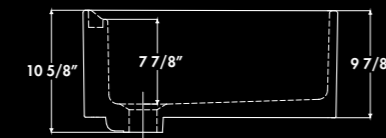

CLOVIS / EV1200V

1 bowl sink flat panel

Sink dimensions: (in): L 23 3/8 x W 17 3/4 x H 10 5/8

Bowl Dimensions (in): L 21 7/8 x W 16 1/8 x D 8 21/32

Net weight (Lbs): 72,75

Color: blanc

EV1200V006

blanc

***

*Cabinet maker : Due to +/- 2% dimension variations,
please wait to receive the sink before making the cabinet.*