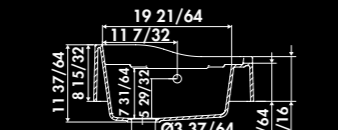

NOUVEAU

* Granite of Chambord

FRANÇOIS I LE GRAND / EV459

Évier 1 bac
Dimensions évier (mm): L 893 x 1 608,4 x H 294
Dimensions cuve (mm): L 425 x 1 491 x P 280
Poids net (kg): 31,52
Couleurs: blanc, titanium, full noir

EV459006 blanc ***
EV459021 titanium ***
EV459219 noir ***

* Granite of Chambord

FRANÇOIS I LE GRAND / EV459

1 bowl sink flat panel
Sink dimensions: (in): L 35 5/32 x W 23 15/16 x H 11 37/64
Bowl dimensions: (in): L 16 47/64 x W 19 21/64 x D 11 1/32
Net weight (Lbs): 69,48
Color: blanc, titanium, full noir

EV459006 blanc ***
EV459021 titanium ***
EV459219 noir ***

Francis
FRANÇOIS I LE GRAND

Chambord
FRANCE