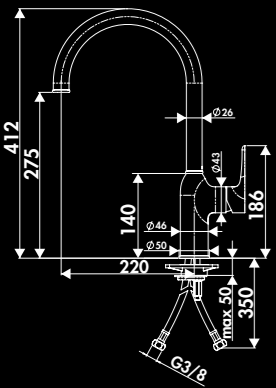

RC135065
nickel brossé

RC135092
vieux bronze

* Brass

EMMA / RC135

Single lever tap
with swivel spout

Flow rate 10L / min at 3.0 bars - Fixed flexible hoses

Net weight (Lbs) : 5,33

Color : chrome, mat noir, brushed nickel, old bronze