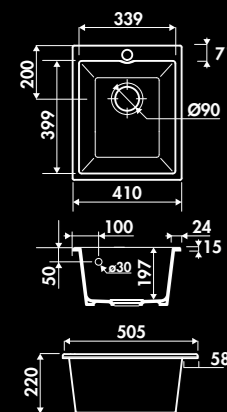

* Céramique

CONSTANCE I / EV953

Évier 1 bac
Dimensions évier (mm): L 410 x l 505 x H 220
Dimensions cuve (mm): L 339 x l 399 x P 197
Poids net (kg): 14,00
Couleurs: blanc, noir mat

EV953006
blanc
***

EV953079
noir
***

*En raison de variations de dimensions de l'ordre de +/- 2%,
veuillez attendre de recevoir l'évier avant de faire la découpe du plan ou du meuble.*