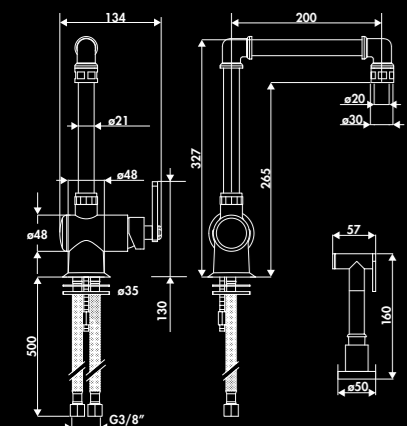

RC948DO084
tuscan

RC948DO082
bronzo opaco

RC948DO136
ferro cerato

* Brass

QUEENS / RC948DO

Factory design single lever tap with swivel spout and pull-out single-jet spray Classic handle Flow rate 9L / min at 3.0 bars - Fixed flexible hoses Net weight (Lbs): 6,44 Colors: tuscan, bronzo opaco et ferro cerato