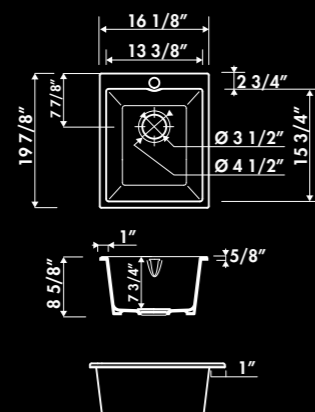

CONSTANCE I / EV953

1 bowl sink flat panel
Sink dimensions (in): L 16 1/8" x W 19 7/8" x H 8 5/8"
Bowl Dimensions (in): L 13 3/8" x W 15 3/4" x D 7 3/4"
Net weight (Lbs): 31,00
Color: blanc, noir mat

EV953006
blanc
***

EV953079
noir
***

*Cabinet maker : Due to +/- 2% dimension variations,
please wait to receive the sink before making the cabinet.*

Constance

CONSTANCE I