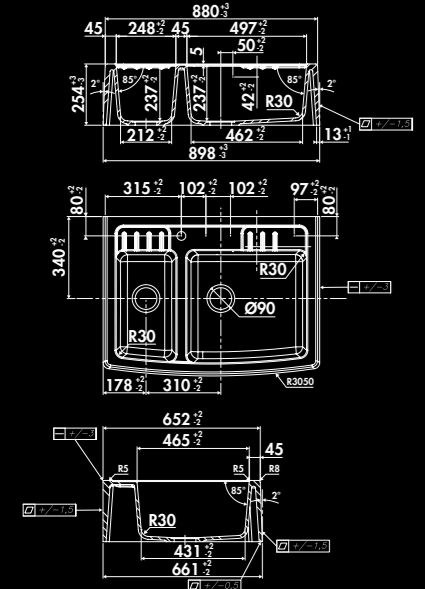

NOUVEAU

* Granite of Chambord

CLOTAIRE III / EV9529

Évier 1 bac
Dimensions évier (mm): L 898 x l 652 x H 254
Dimensions grande cuve (mm): L 497 x l 465 x P 237
Dimensions petite cuve (mm): L 248 x l 465 x P 237
Poids net (kg): 40,00
Couleurs: blanc mat, gris titanium, noir

EV9529006 blanc ***
EV9529021 titanium ***
EV9529009 noir ***