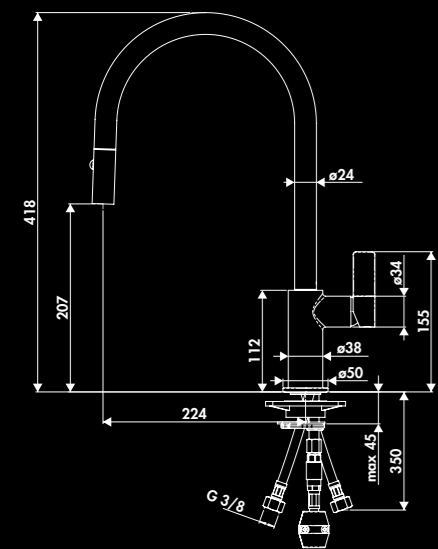

RC96137X015
chromé

RC96137X065
nickel brossé

* Brass

FLORENT / RC96137X

Single lever tap with swivel spout
Flow rate 10L / min at 3.0 bars - Fixed flexible hoses
Net weight (Lbs): 4,62
Colors: chrome, brush nickel