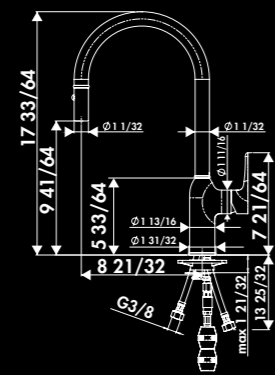

* Laiton

EMMA / RC135DO

Mitigeur de cuisine avec douchette et bec pivotant
Débit : 8,5 L / min à 3 bars - Flexibles fixes
Poids net (kg): 2,41
Couleurs: chromé, noir mat, nickel brossé, vieux bronze

RC135DO015
chrome
***

RC135DO079
noir mat
***

RC135DO065
nickel brossé
***

RC135DO092
vieux bronze
***

* Brass

EMMA / RC135 DO

Single lever tap with pull out spray and swivel spout
Flow rate 8,5L / min at 3.0 bars - Fixed flexible hoses
Net weight (Lbs): 5,31
Colors: chrome, mat noir, brushed nickel, old bronze

RC135DO015
chrome
***

RC135DO079
mat noir
***

RC135DO065
brushed nickel
***

RC135DO092
old bronze
***

Emma