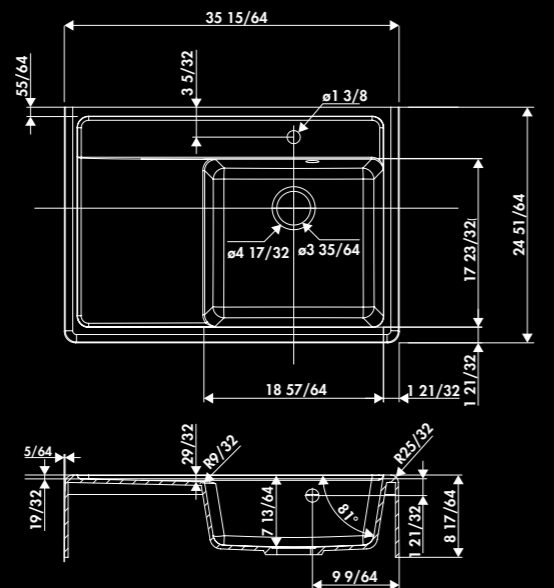

THIBERT II / EV93011

1 bowl sink flat panel
Sink dimensions: (in): L 35 15/64 x W 24 51/64 x H 8 17/64
Bowl Dimensions (in): L 18 57/64 x W 17 23/32 x D 7 13/64
Net weight (Lbs): 59,03
Color: blanc, titanium, noir

EV93011 006 blanc ***
EV93011 021 titanium ***
EV93011 009 noir ***