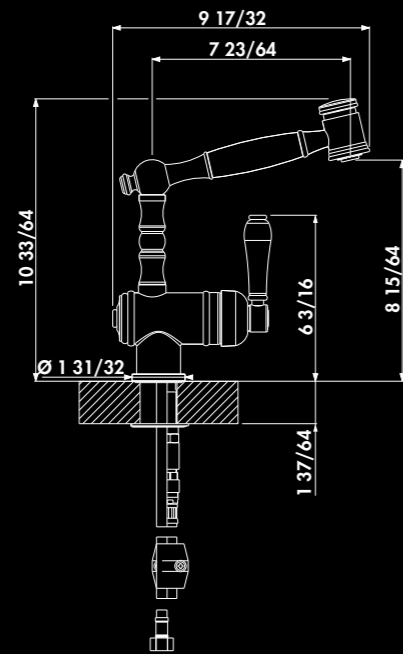

LOUISE / R202

Retro single lever tap
with pull out spray
Flow rate 10L / min at 3.0 bars - Fixed flexible hoses
Net weight (Lbs): 5,51
Colors: chrome, old bronze

R202 015
chrome
***

R202 092
old bronze
***