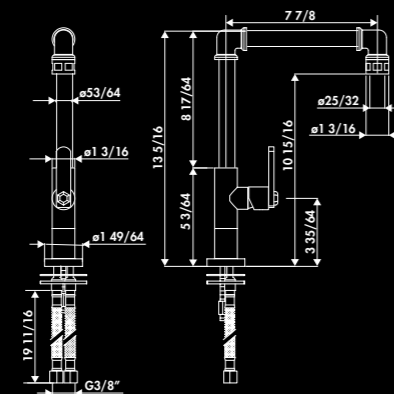

Classic handle

Flow rate 7L / min at 3.0 bars - Fixed flexible hoses

Net weight (Lbs): 6,28

Colors: ottone protetto, bronzo opaco

RC944091

ottone protetto

RC944082

bronzo opaco