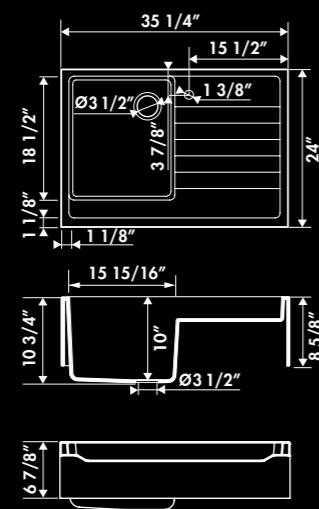

FRANÇOIS I / EV359

2 bowls sink flat panel
Sink dimensions: (in): L 35 1/4 x W 24 x H 10 3/4
Bowl dimensions: (in): L 18 1/2 x W 15 15/16 x D 8 5/8
Net weight (Lbs): 74,52
Color: blanc, titanium, noir

EV359 006 blanc ***
EV359 021 titanium ***
EV359 009 noir ***