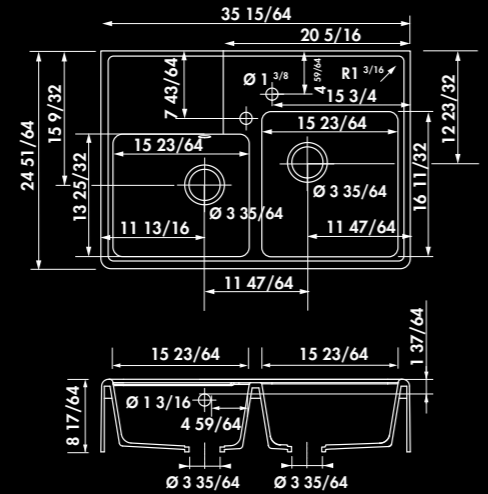

THIBERT III / EV93021

2 bowls sink flat panel
Sink dimensions: (in): L 35 15/64 x W 24 51/64 x H 8 17/64
Large bowl dimensions: (in): L 15 23/64 x W 13 25/32 x D 6 11/16
Small bowl dimensions: (in): L 15 23/64 x W 16 11/32 x D 6 11/16
Net weight (Lbs): 64,00
Color: blanc, titanium, noir

EV93021 006 blanc ***
EV93021 021 titanium ***
EV93021 009 noir ***