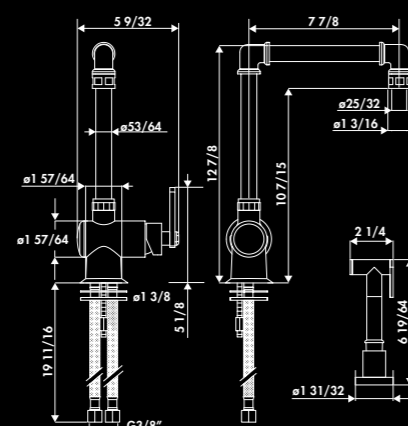

QUEENS / RC948DO

Factory design single lever tap with swivel spout and pull-out single-jet spray Classic handle Flow rate 9L / min at 3.0 bars - Fixed flexible hoses Net weight (Lbs): 6,44 Colors: tuscan, bronzo opaco et ferro cerato

RC948DO084
tuscan
***

RC948DO082
bronzo opaco
***

RC948DO136
ferro cerato
***