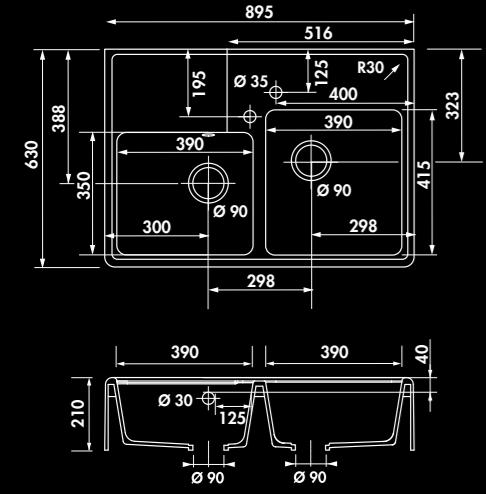

EV93011 006 blanc ***
EV93011 021 titanium ***
EV93011 009 noir ***

Thibert

THIBERT II

Chambord
FRANCE

NOUVEAU

* Granite of Chambord

THIBERT III / EV93021

Évier 2 bacs
Dimensions évier (mm): L 895 x l 630 x H 210
Dimensions grande cuve (mm): L 390 x l 350 x P 170
Dimensions petite cuve (mm): L 390 x l 415 x P 170
Poids net (kg): 30,00
Couleurs: blanc, titanium, noir

EV93021 006 blanc ***
EV93021 021 titanium ***
EV93021 009 noir ***

* Granite of Chambord

THIBERT III / EV93021

2 bowls sink flat panel
Sink dimensions: (in): L 35 15/64 x W 24 51/64 x H 8 17/64
Large bowl dimensions: (in): L 15 23/64 x W 13 25/32 x D 6 11/16
Small bowl dimensions: (in): L 15 23/64 x W 16 11/32 x D 6 11/16
Net weight (Lbs): 64,00
Color: blanc, titanium, noir