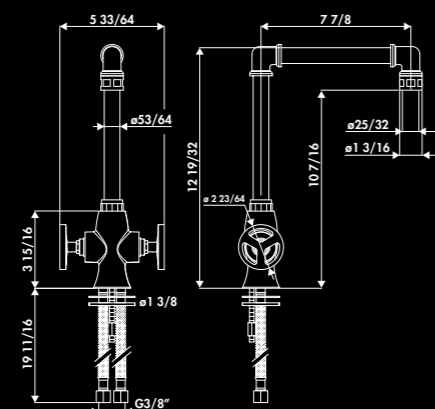

QUEENS / RC942

Factory design single lever tap

Matching handles

Flow rate 11L / min at 3.0 bars - Fixed flexible hoses

Net weight (Lbs) : 4,67

Color : nickel spazzolato

RC942065

nickel spazzolato

***