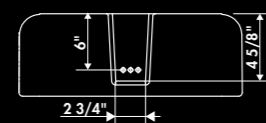

Sink dimensions (in): L 23 3/8 x W 18 7/8 x H 8 5/8

Bowl Dimensions (in): L 20 1/4 x W 15 3/4 x D 7 1/2

Net weight (Lbs): 51,36

Color: blanc

E3600 006

blanc

*Cabinet maker : Due to +/- 2% dimension variations,
please wait to receive the sink before making the cabinet.*

Louis

LOUIS I

Existe en version sans trop-plein | **E3600N0ST**
Also available without overflow

Chambord
FRANCE

* Céramique

LOUIS II / E3800

Évier 1 bac Cannelé

Dimensions évier (mm): L 795 x l 480 x H 220