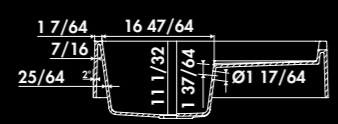

NOUVEAU

* Granite of Chambord

FRANÇOIS I LE GRAND / EV459

Évier 1 bac
Dimensions évier (mm): L 893 x 1 608,4 x H 294
Dimensions cuve (mm): L 425 x 1 491 x P 280
Poids net (kg): 31,52
Couleurs: blanc, titanium, full noir

EV459006 blanc ***
EV459021 titanium ***
EV459219 noir ***

* Granite of Chambord

FRANÇOIS I LE GRAND / EV459

1 bowl sink flat panel
Sink dimensions: (in): L 35 5/32 x W 23 15/16 x H 11 37/64
Bowl dimensions: (in): L 16 47/64 x W 19 21/64 x D 11 1/32
Net weight (Lbs): 69,48
Color: blanc, titanium, full noir

EV459006 blanc ***
EV459021 titanium ***
EV459219 noir ***

Francis
FRANÇOIS I LE GRAND

Chambord
FRANCE