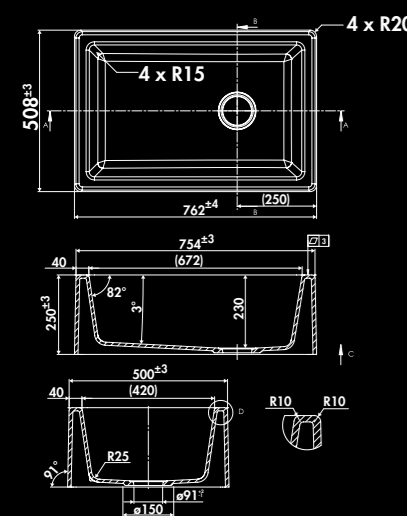

* Granite of Chambord

PHILIPPE II / E4910N0ST

Évier 1 bac
Dimensions évier (mm): L 762 x l 508 x H 250
Dimensions grande cuve (mm): L 672 x l 420 x P 230
Poids net (kg): 29,50
Couleurs: blanc, titanium, full noir

E4910N0ST006 blanc ***
E4910N0ST021 titanium ***
E4910N0ST219 full noir ***