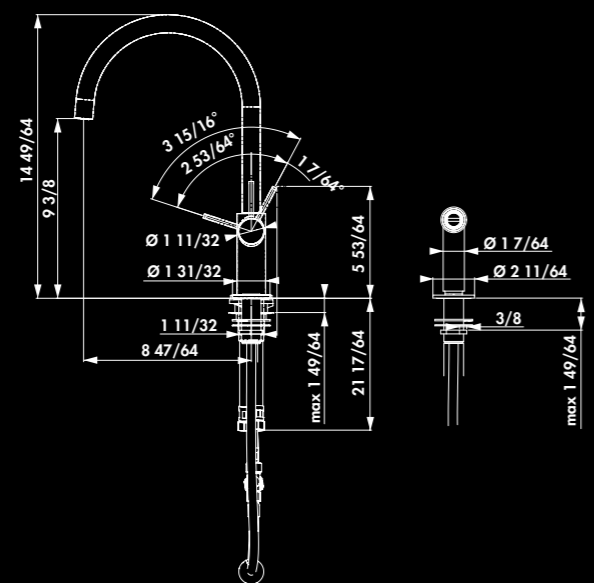

ALBERTINE / RC96600DL

Single lever tap with lateral pull out spray and swivel spout
Flow rate 8L / min at 3.0 bars
Pull out spray flow rate : 4L / min at 3.0 bars
Fixed flexible hoses
Net weight (Lbs) : 7,10
Colors : chrome

RC96600DL 015
chrome
***