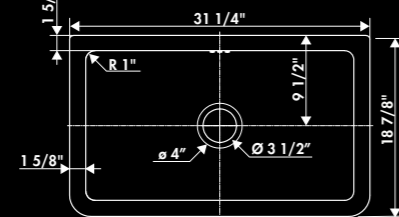

LOUIS II / E3800

1 bowl sink fluted on the front face

Sink dimensions: (in): L 31 1/4 x W 18 7/8 x H 8 5/8

Bowl Dimensions (in): L 28 5/32 x W 15 3/4 x D 7 1/2

Net weight (Lbs): 65,39

Color: blanc

E3800 006

blanc

***

Cabinet maker : Due to +/- 2% dimension variations,
please wait to receive the sink before making the cabinet.

Louis