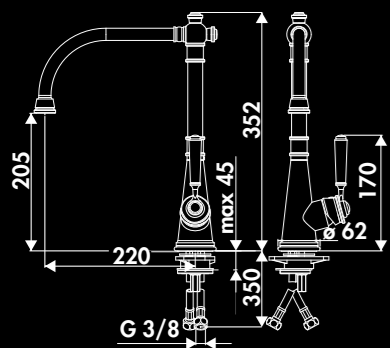

* Laiton

VICTOR / R700

Mitigeur de cuisine rétro
avec bec pivotant
Débit : 14,2 L / min à 3 bars - Flexibles fixes
Poids net (kg) : 2,44
Couleur : chromé

R700 015
chromé
***