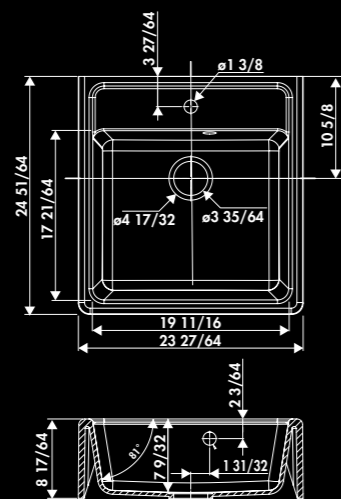

THIBERT I / EV93000

1 bowl sink flat panel
Sink dimensions (in): L 23^{27/64} x W 24^{51/64} x H 8^{17/64}
Bowl Dimensions (in): L 19^{11/16} x W 17^{21/64} x D 7^{9/32}
Net weight (Lbs): 49,16
Color: blanc, titanium, noir

EV93000 006 blanc ***
EV93000 021 titanium ***
EV93000 009 noir ***