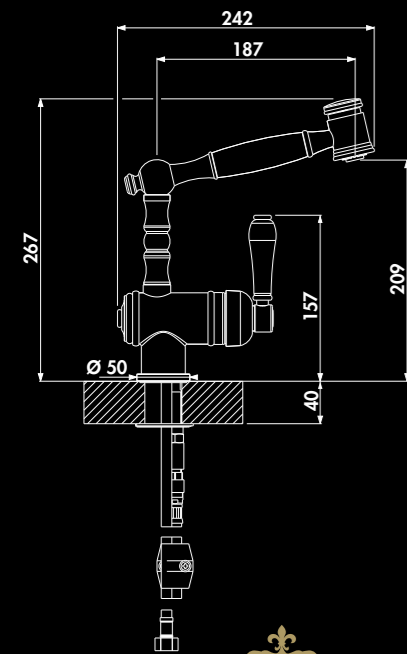

* Laiton

LOUISE / R202

Mitigeur de cuisine rétro
avec douchette
Débit : 10 L / min à 3 bars Flexibles fixes
Poids net (kg): 2,50
Couleurs: chromé, vieux bronze

R202 015
chromé
***

R202 092
vieux bronze
***