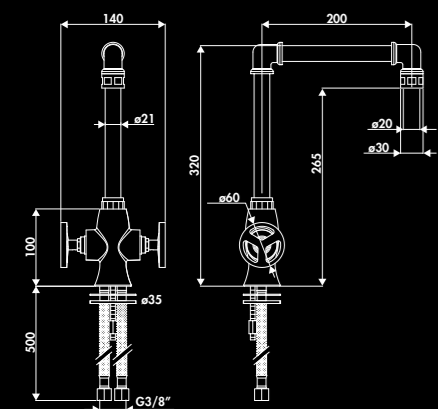

* Brass

QUEENS / RC942

Factory design single lever tap

Matching handles

Flow rate 11L / min at 3.0 bars - Fixed flexible hoses

Net weight (Lbs) : 4,67

Color : nickel spazzolato

RC942065