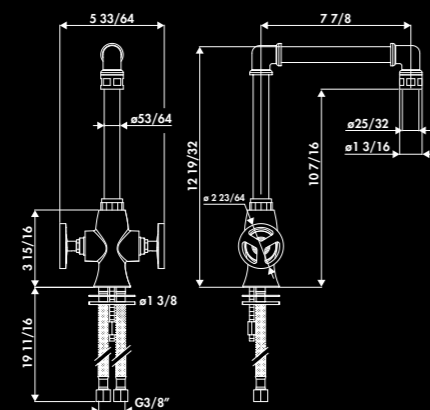

Red / Blue handles

Flow rate 11L / min at 3.0 bars - Fixed flexible hoses

Net weight (Lbs): 6,28

Color: ottone protetto

RC941091

ottone protetto

Queens

* Laiton